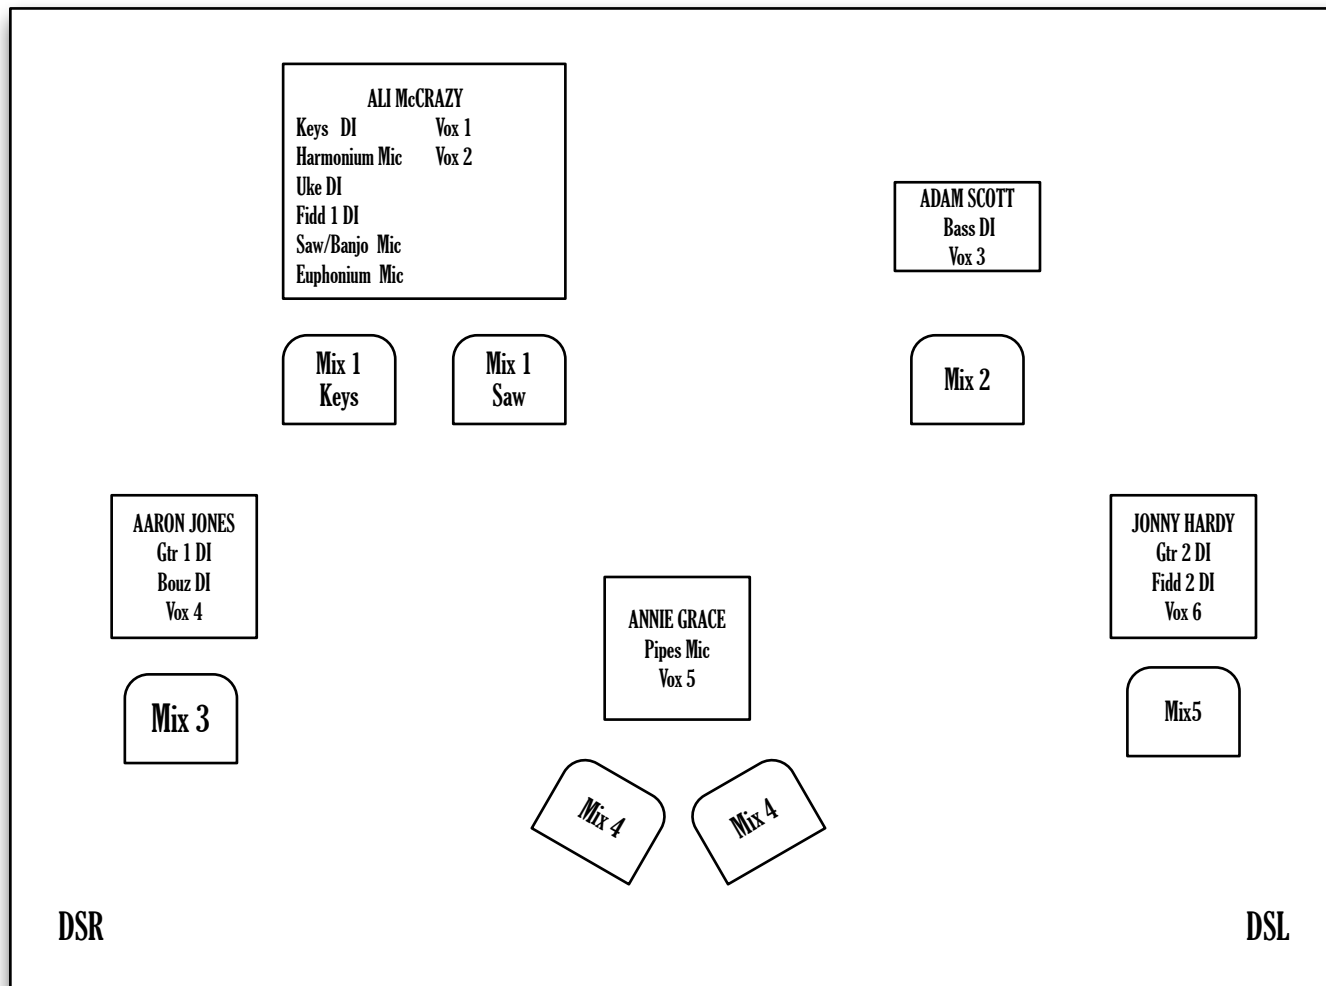

# Annie Grace Band

Info@anniegracemusic.com

Tech 2012

	Inst	Mic	Info
1	Keys	DI	
2	Harmonium	414	short boom
3	Uke	DI	
4	Fidd 1	DI	
5	Saw/Banjo	391	short boom
6	Euphonium	57	tall boom
7	Bass	DI	
8	Gtr 1	DI	
9	Bouz	DI	
10	Pipes	391	short boom
11	Gtr 2	DI	
12	Fidd 2	XLR	+48
13	Ali Vx 1	58	
14	Ali Vx 2	58	
15	Adam Vx 3	58	
16	Aaron Vx 4	58	
17	Annie Vx 5	Beta 57	
18	Jonny Vx 6	58	

Notes : Vox 1 will be at the keys/harmonium position, Vox 2 will be at the saw/banjo position, both at Mix 1.